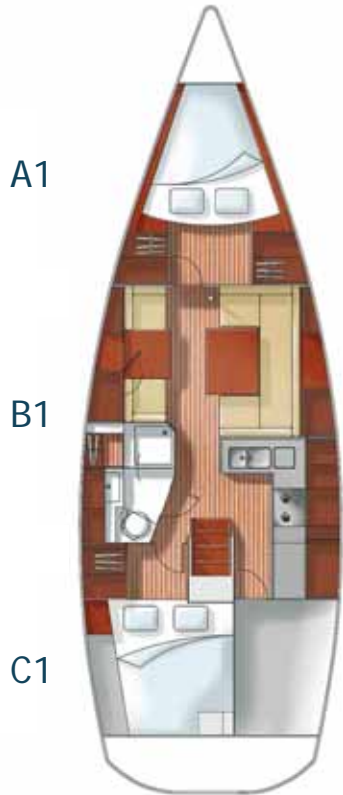

WHAT IS NEW ?

Hanse 370

Interior layout

- New design for floor, Cherry style (Mahogany) Std
- New floor Dark Teak (Cherry) – Optional
- New design for galley worktop : Cream (Corian)
- Softec Visco mattresses (per double berth) – optional
- A2 layout not available any more

Packs: Cruising, Navigation, Performance, Baltic

WHAT IS NEW ?

Hanse 370

Deck layout

- Main sheet track replaced by mid boom sheeting system with 2 stand up blocks
- Folding Anchor system not available any more
- Bimini top (Optional)

WHAT IS NEW ?

Hanse 370

Lateral view

- Hull colours: Trabbi blue not available any more
- T speed keel, cast iron
- 2 hull windows for saloon only